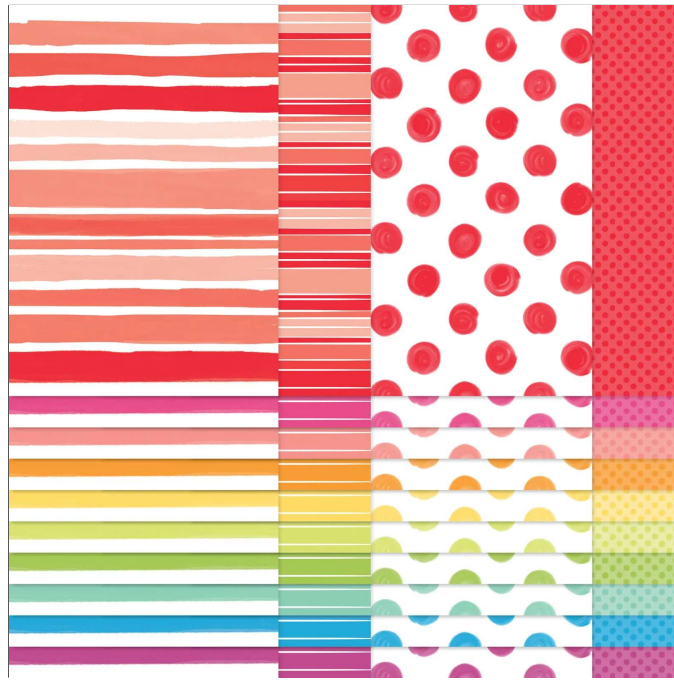

#PaperBasics

Brights Painted Patterns Designer Series Paper

#12x12 [12" x 12" (30.5 x 30.5 cm)]
#DesignerSeriesPaper #PaperBasics #DSP

Set of 20 sheets 2 each of 2 double-sided designs. Acid and lignin free.

May-Aug 26 Page 66

Brights Painted Patterns Designer Series Paper 167754

French: Papier De La Série Design Motifs Peints Brillants

German: Designerpapier Gemalte Muster Signalfarben

Insert created by Bev Adams, BevAdams.com, BevAdams@verizon.net. All Images © Stampin' Up!

Color	Embellish.	Dies	Paper	Stamps	Tools	Folders	Adhesives
Current Catalog	Online Exclusives	Special Release	Kits	Mini Catalog	Mix & Match	Memory Keeping Tools	

Cut to fit your case: Standard Case: 5/8" spine, 5 1/8" front, 7" length
New Stamp & Die Envelopes 5 1/4" front, 8 7/8" length